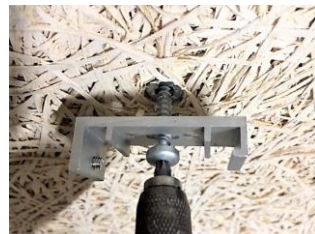

CEILING DIRECT™ plugs

Item No.	Product	Dimension	Fits for	Material
W0020*	FISCHER Ceiling plug	31 mm	Wooden concrete / sandwich/ plasterboard etc.	Galvanized
W0024	Screw	5 x 30 mm	Ceiling plug	Stainless A2

*Install fitting fittings etc. directly in pure ceilings, without further forstærkning